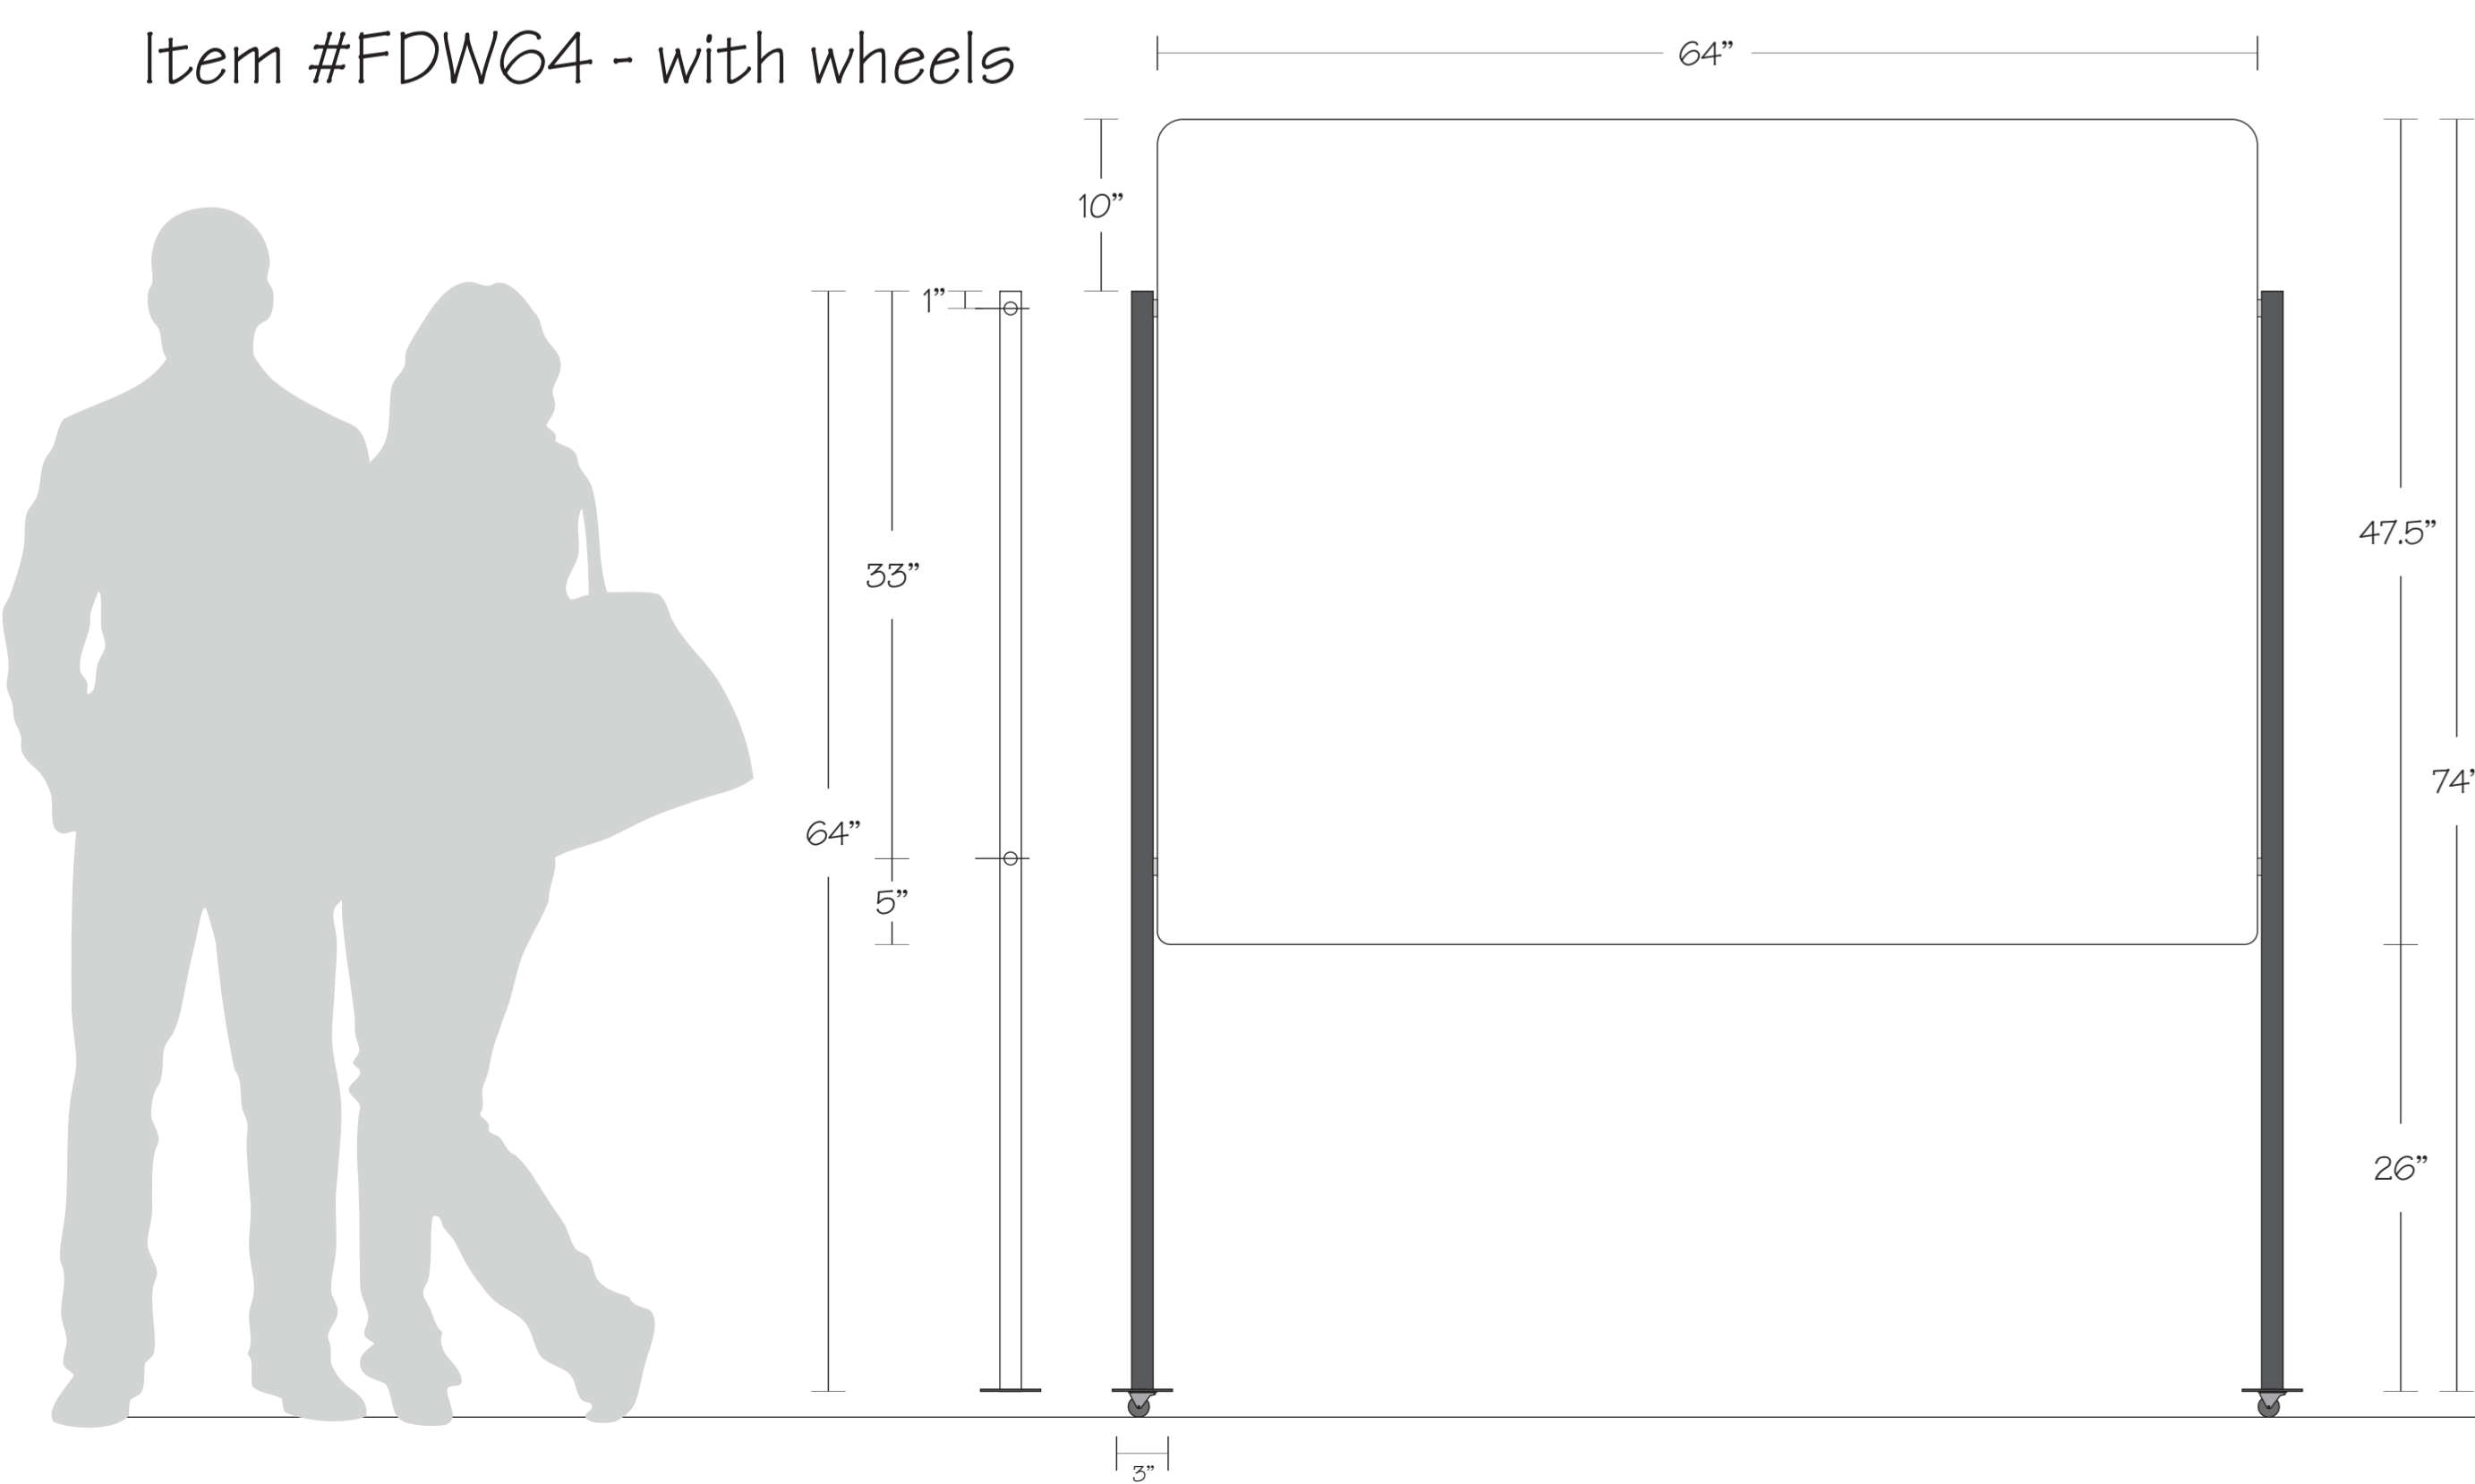

36" Floor Divider

Item #FD36 - no wheels

Item #FDW36 - with wheels

48" Floor Divider

Item #FD48 - no wheels

Item #FDW48 - with wheels

60" Floor Divider

Item #FD60 - no wheels

Item #FDW60 - with wheels

64" Floor Divider

Item #FD64 - no wheels

Item #FDW64 - with wheels

72" Floor Divider

Item #FD72 - no wheels

Item #FDW72 - with wheels

84" Floor Divider

Item #FD84 - no wheels

Item #FDW84 - with wheels