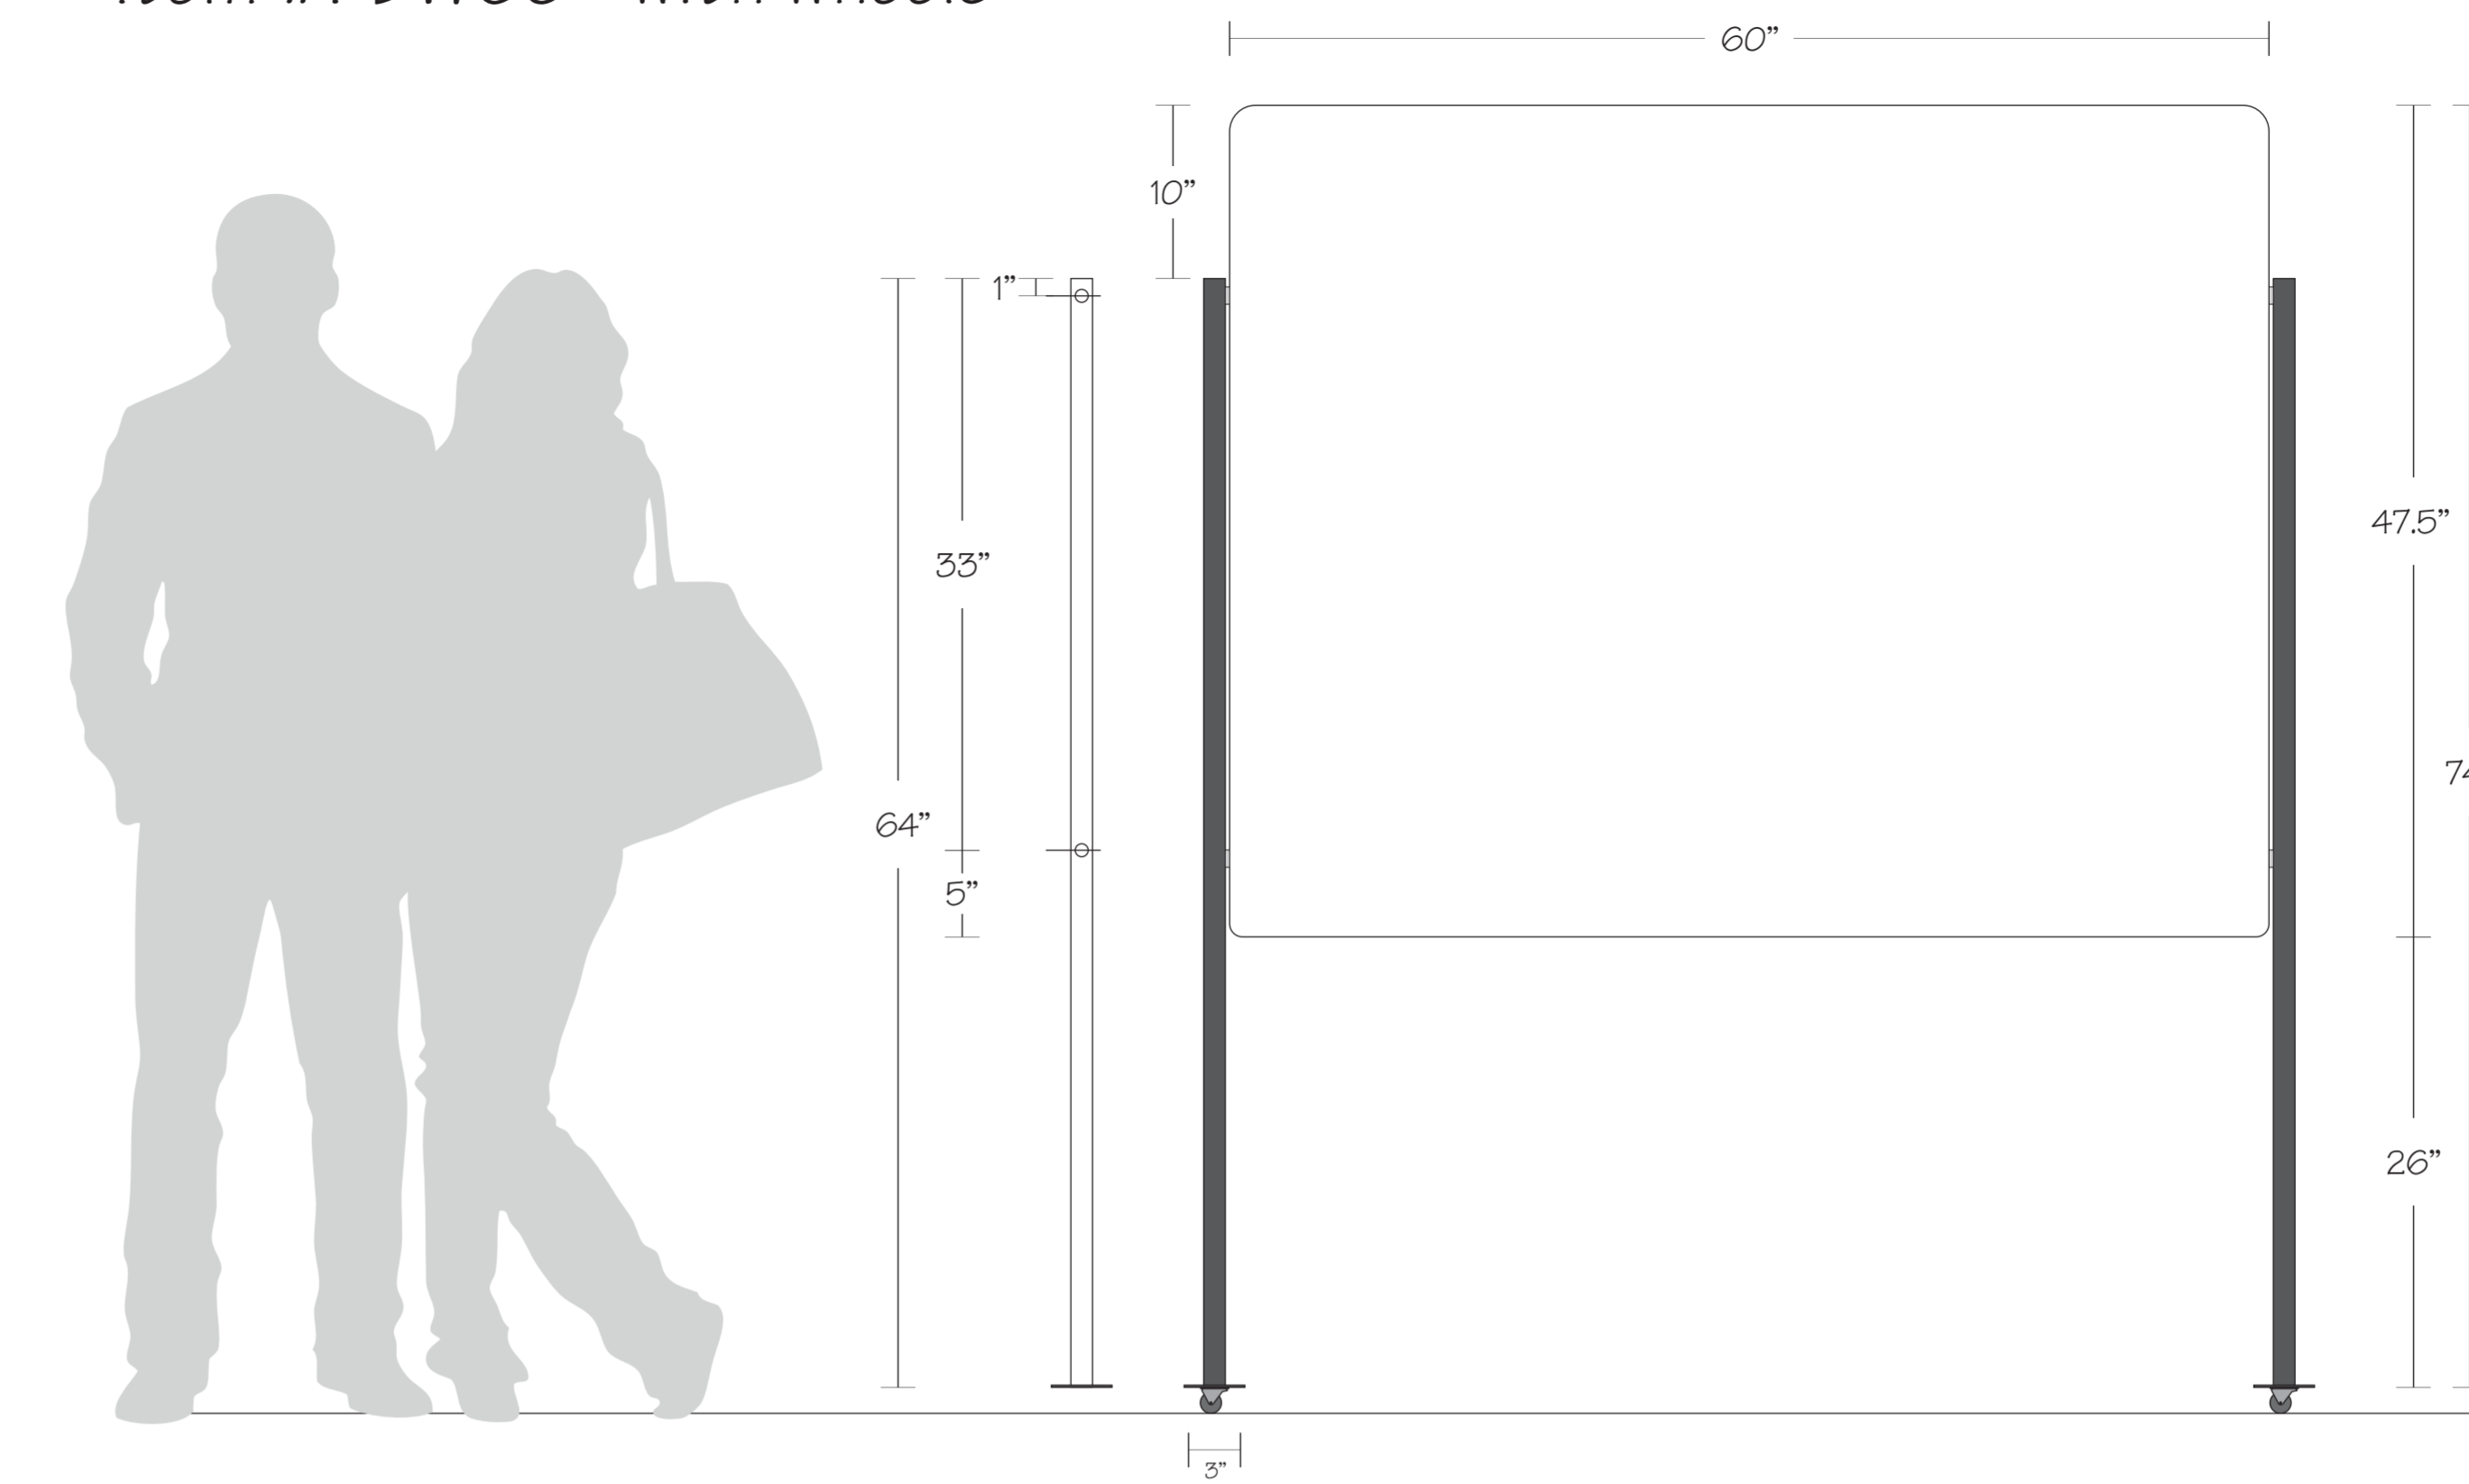

36" Floor Divider

Item #FD36 - no wheels

Item #FDW36 - with wheels

48" Floor Divider

Item #FD48 - no wheels

Item #FDW48 - with wheels

60" Floor Divider

Item #FD60 - no wheels

Item #FDW60 - with wheels

64" Floor Divider

Item #FD64 - no wheels

Item #FDW64 - with wheels

72" Floor Divider

Item #FD72 - no wheels

Item #FDW72 - with wheels

84" Floor Divider

Item #FD84 - no wheels

Item #FDW84 - with wheels