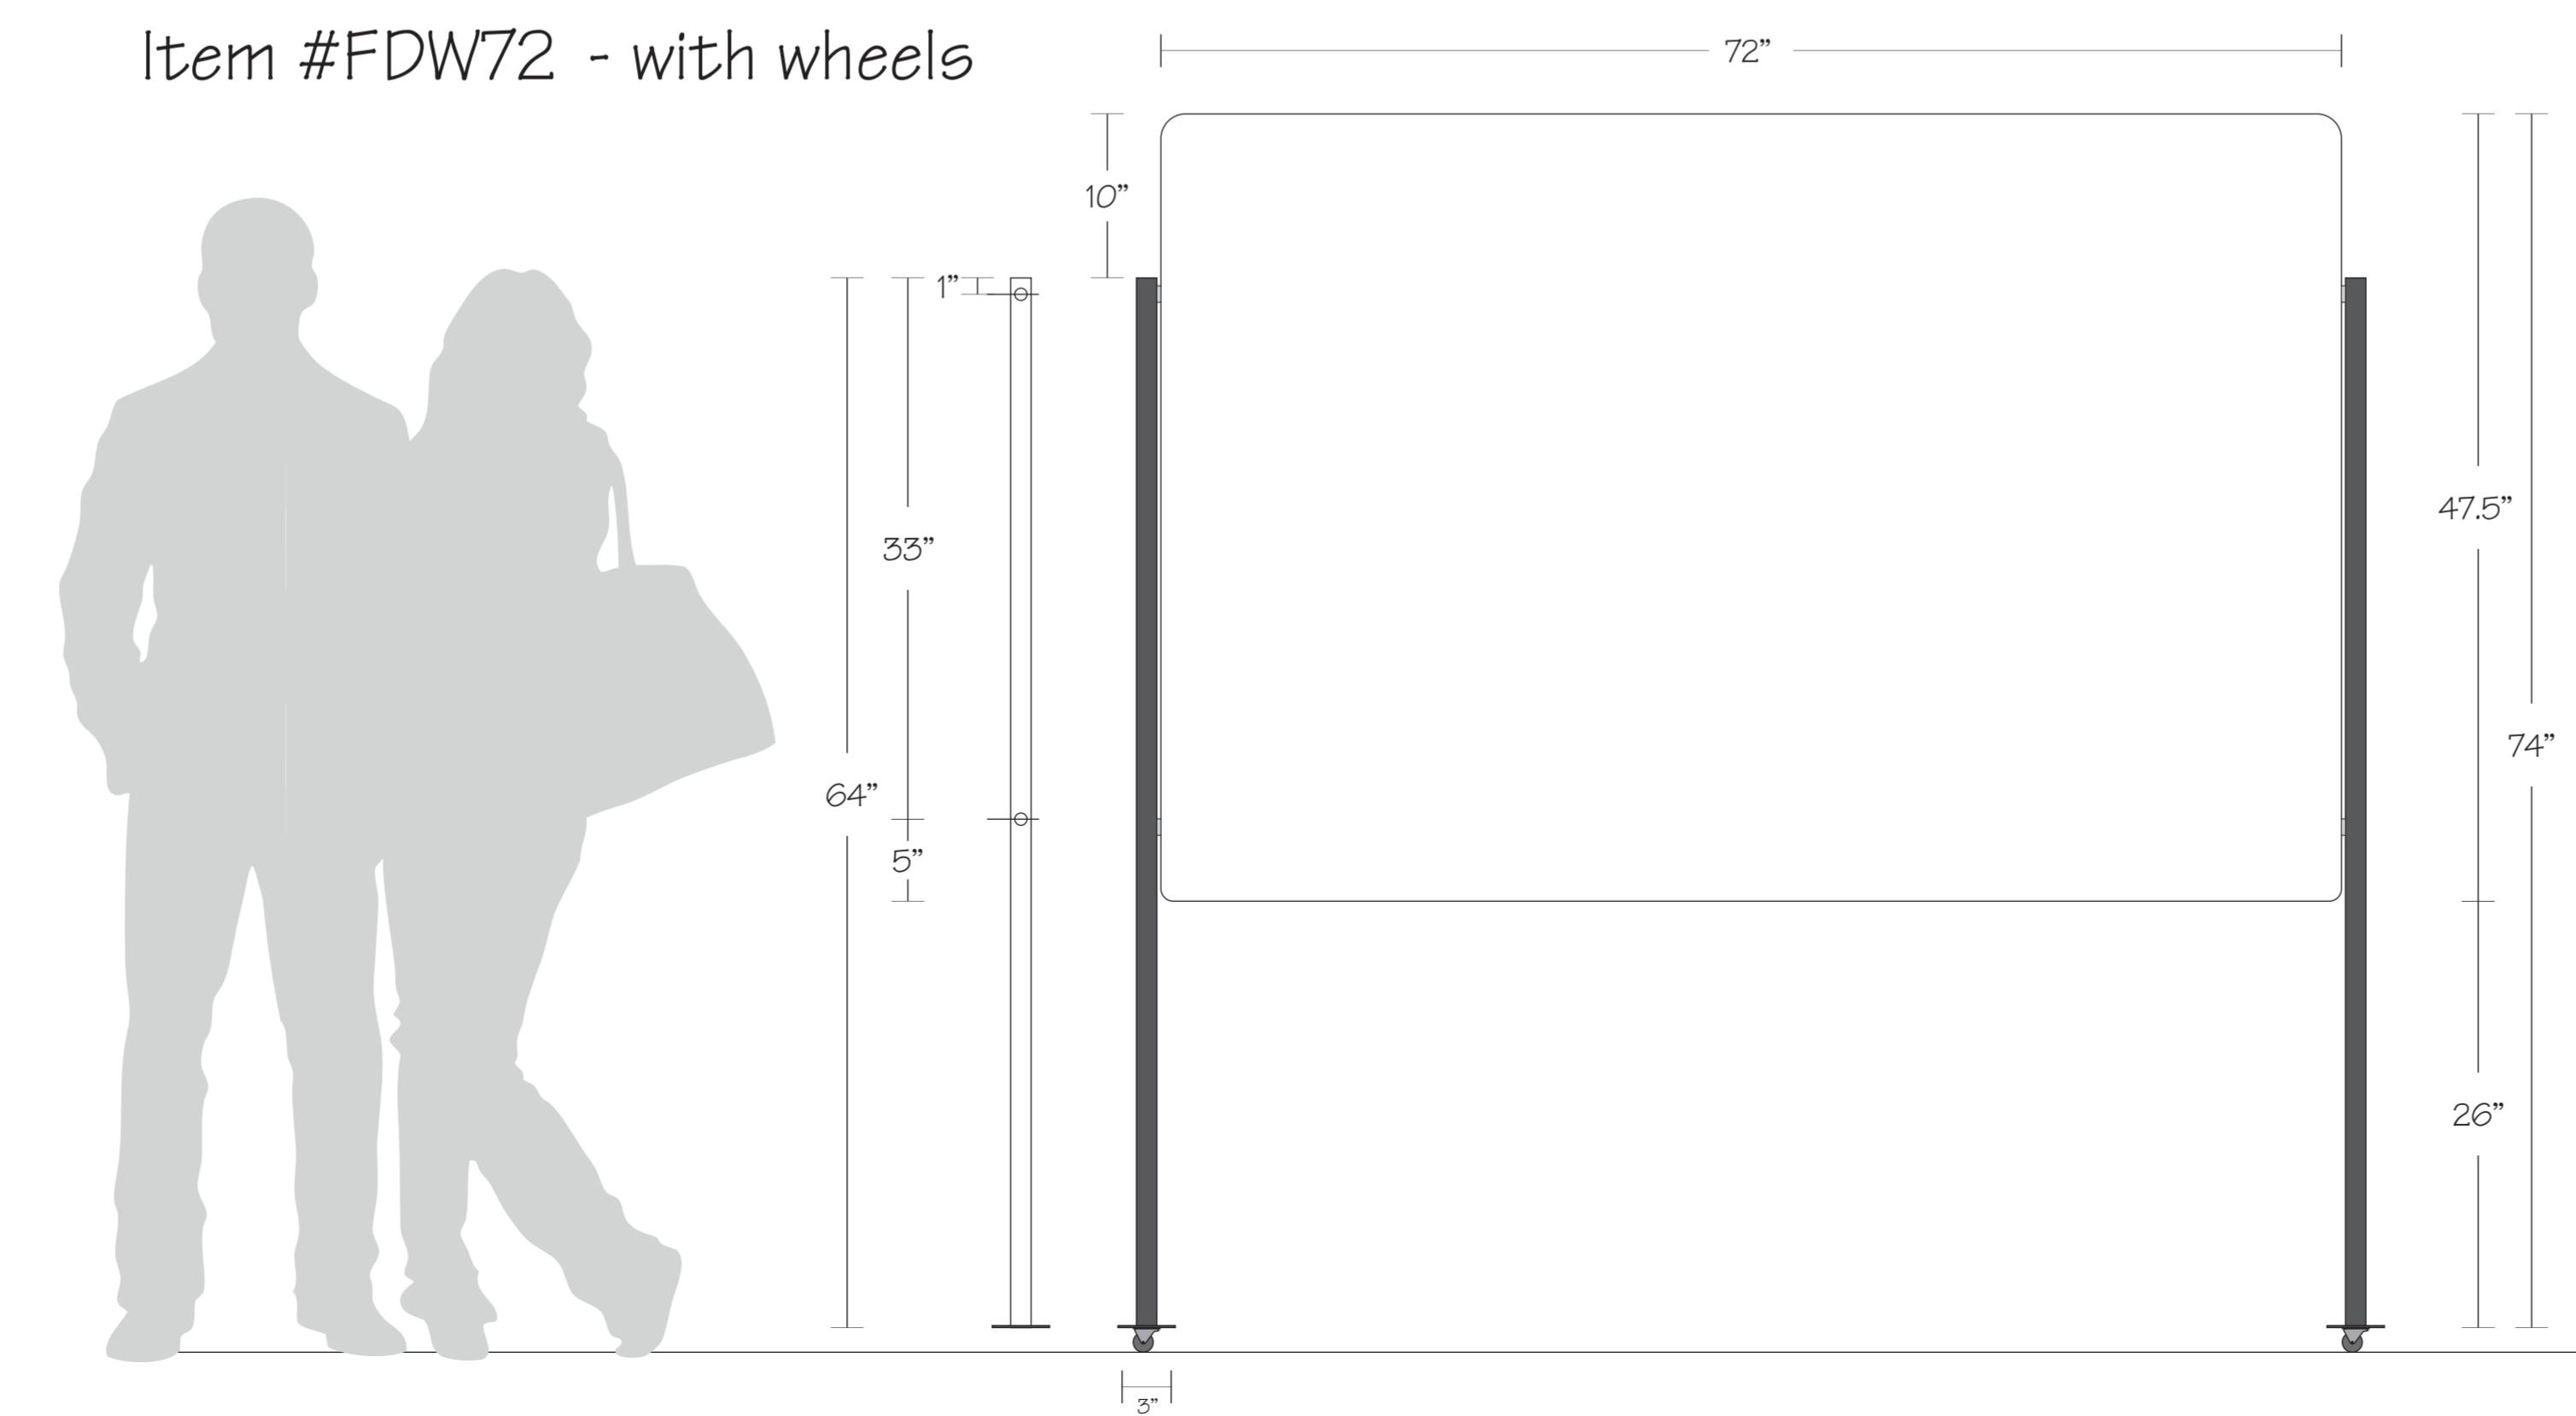

36" Floor Divider

Item #FD36 - no wheels

Item #FDW36 - with wheels

48" Floor Divider

Item #FD48 - no wheels

Item #FDW48 - with wheels

60" Floor Divider

Item #FD60 - no wheels

Item #FDW60 - with wheels

64" Floor Divider

Item #FD64 - no wheels

Item #FDW64 - with wheels

72" Floor Divider

Item #FD72 - no wheels

Item #FDW72 - with wheels

84" Floor Divider

Item #FD84 - no wheels

Item #FDW84 - with wheels