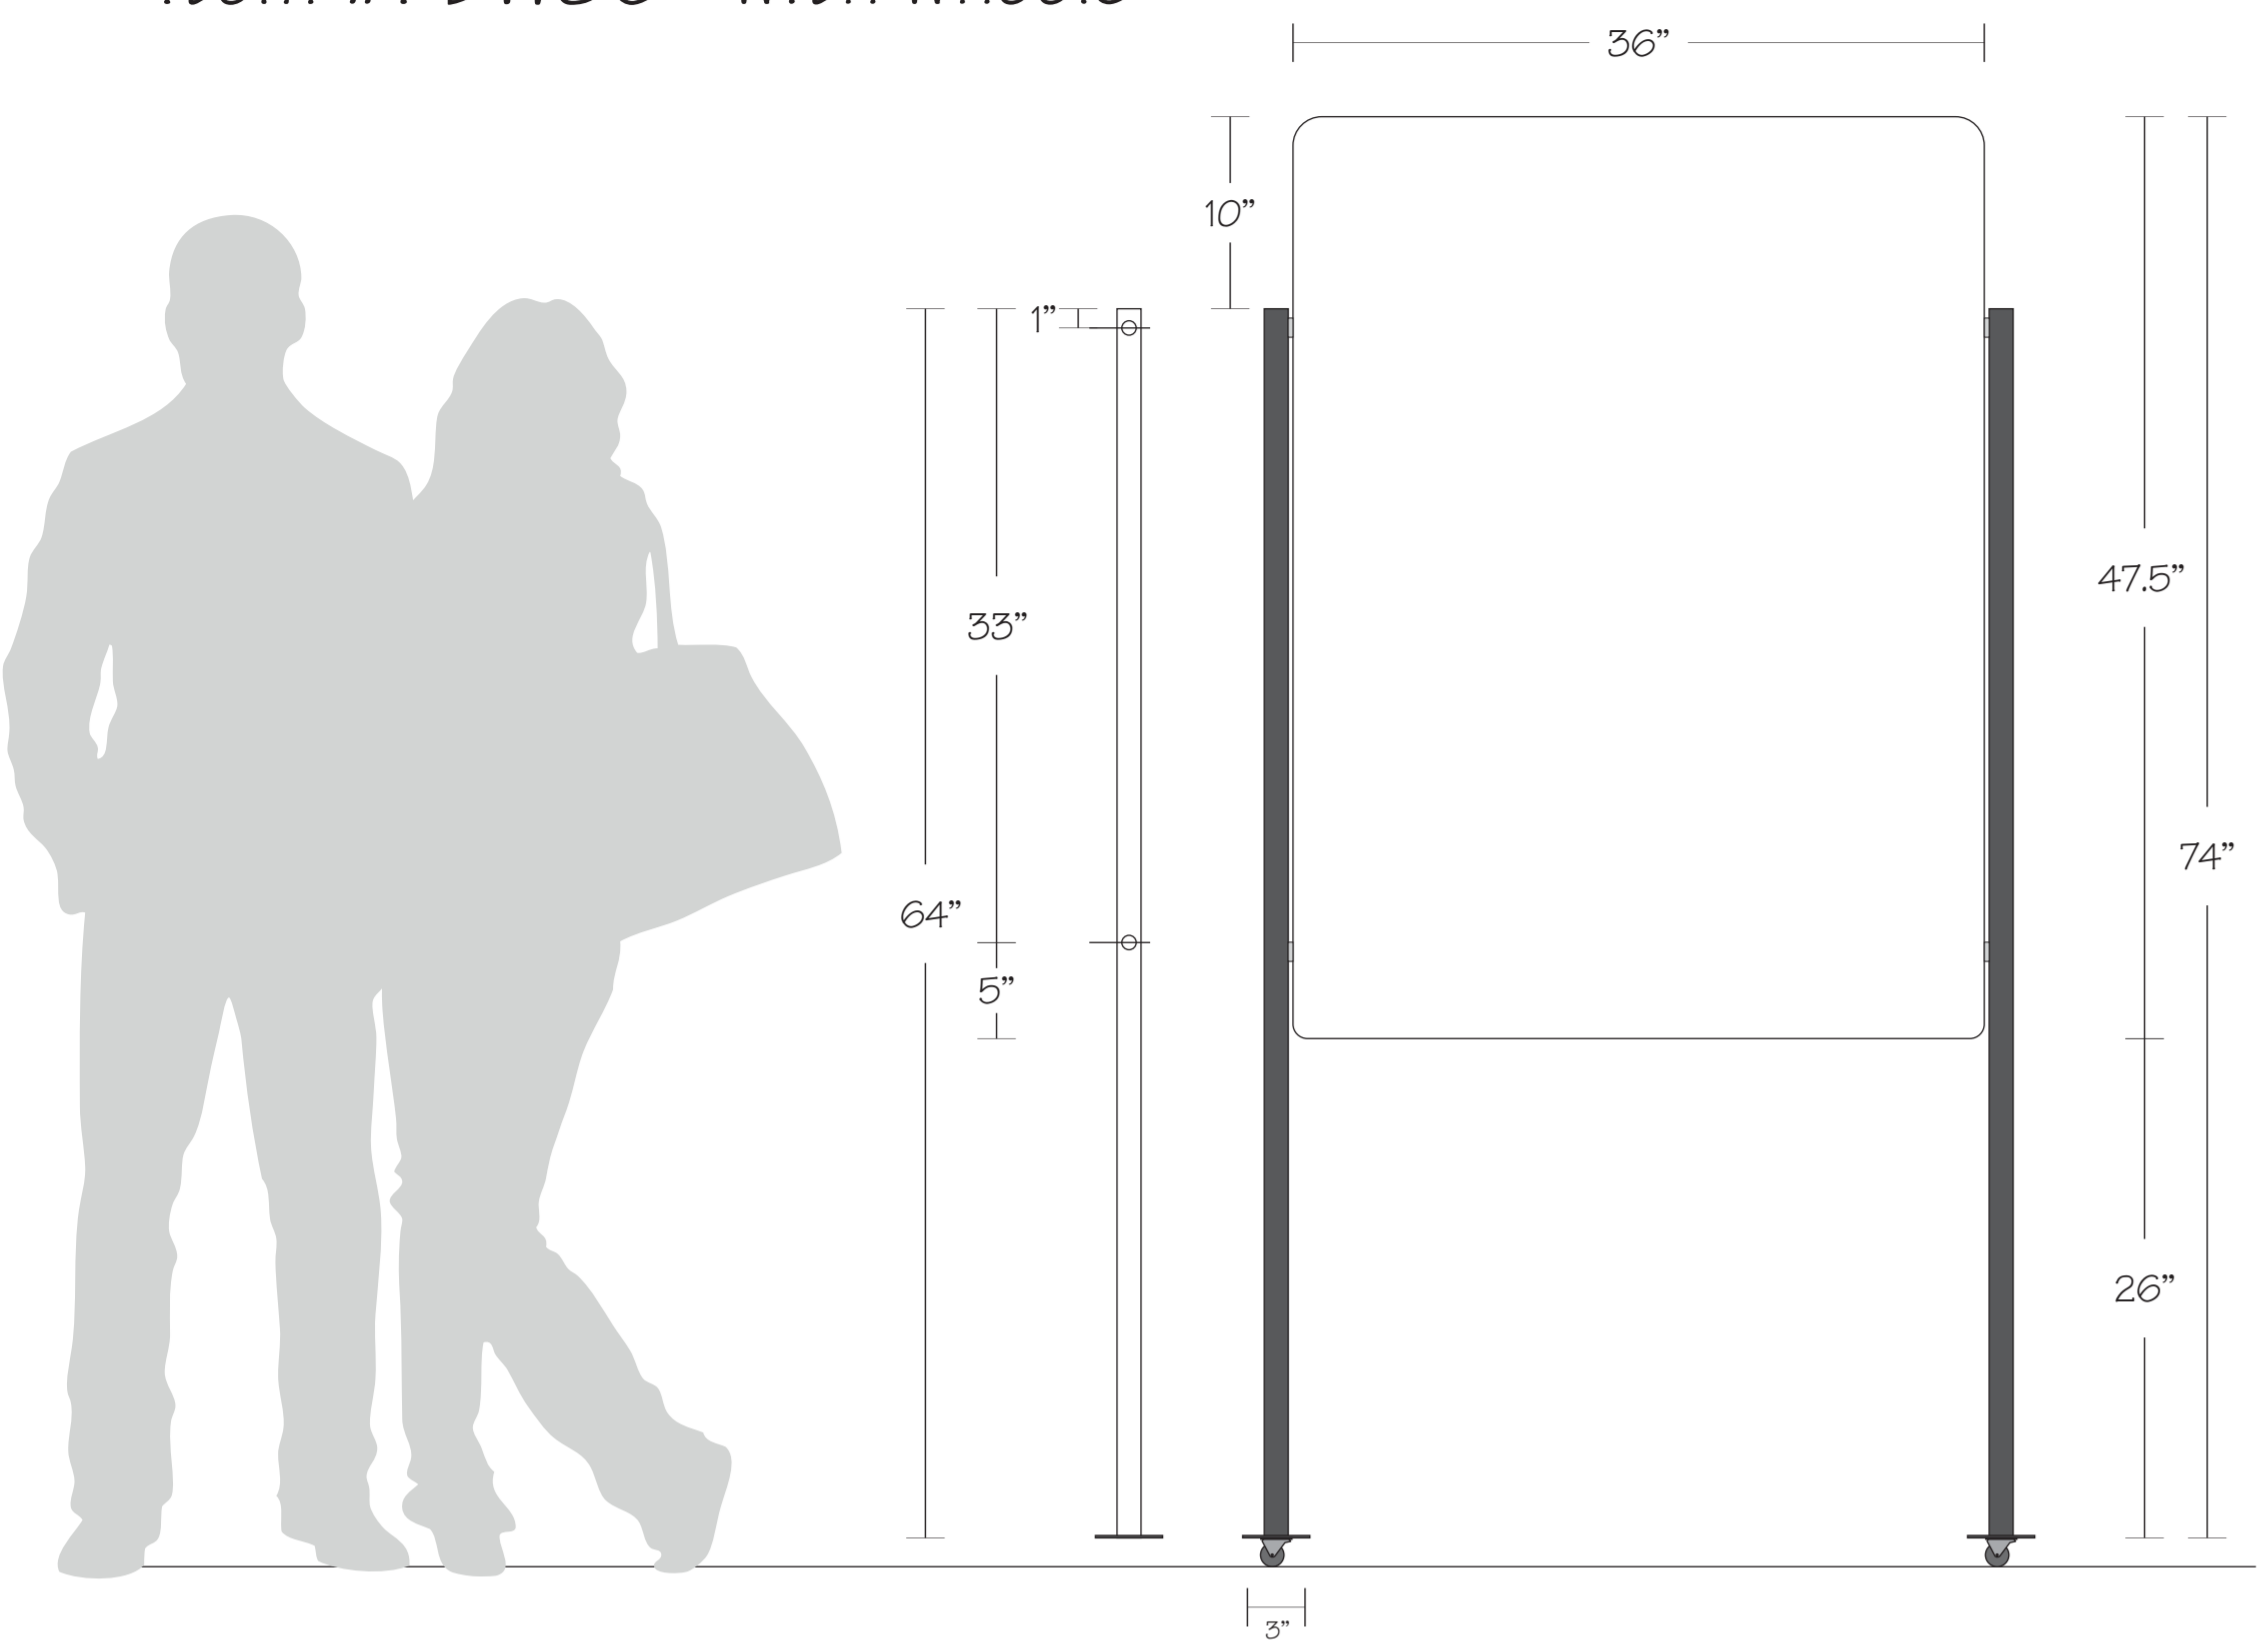

36" Floor Divider

Item #FD36 - no wheels

Item #FDW36 - with wheels

48" Floor Divider

Item #FD48 - no wheels

Item #FDW48 - with wheels

60" Floor Divider

Item #FD60 - no wheels

Item #FDW60 - with wheels

64" Floor Divider

Item #FD64 - no wheels

Item #FDW64 - with wheels

72" Floor Divider

Item #FD72 - no wheels

Item #FDW72 - with wheels

84" Floor Divider

Item #FD84 - no wheels

Item #FDW84 - with wheels