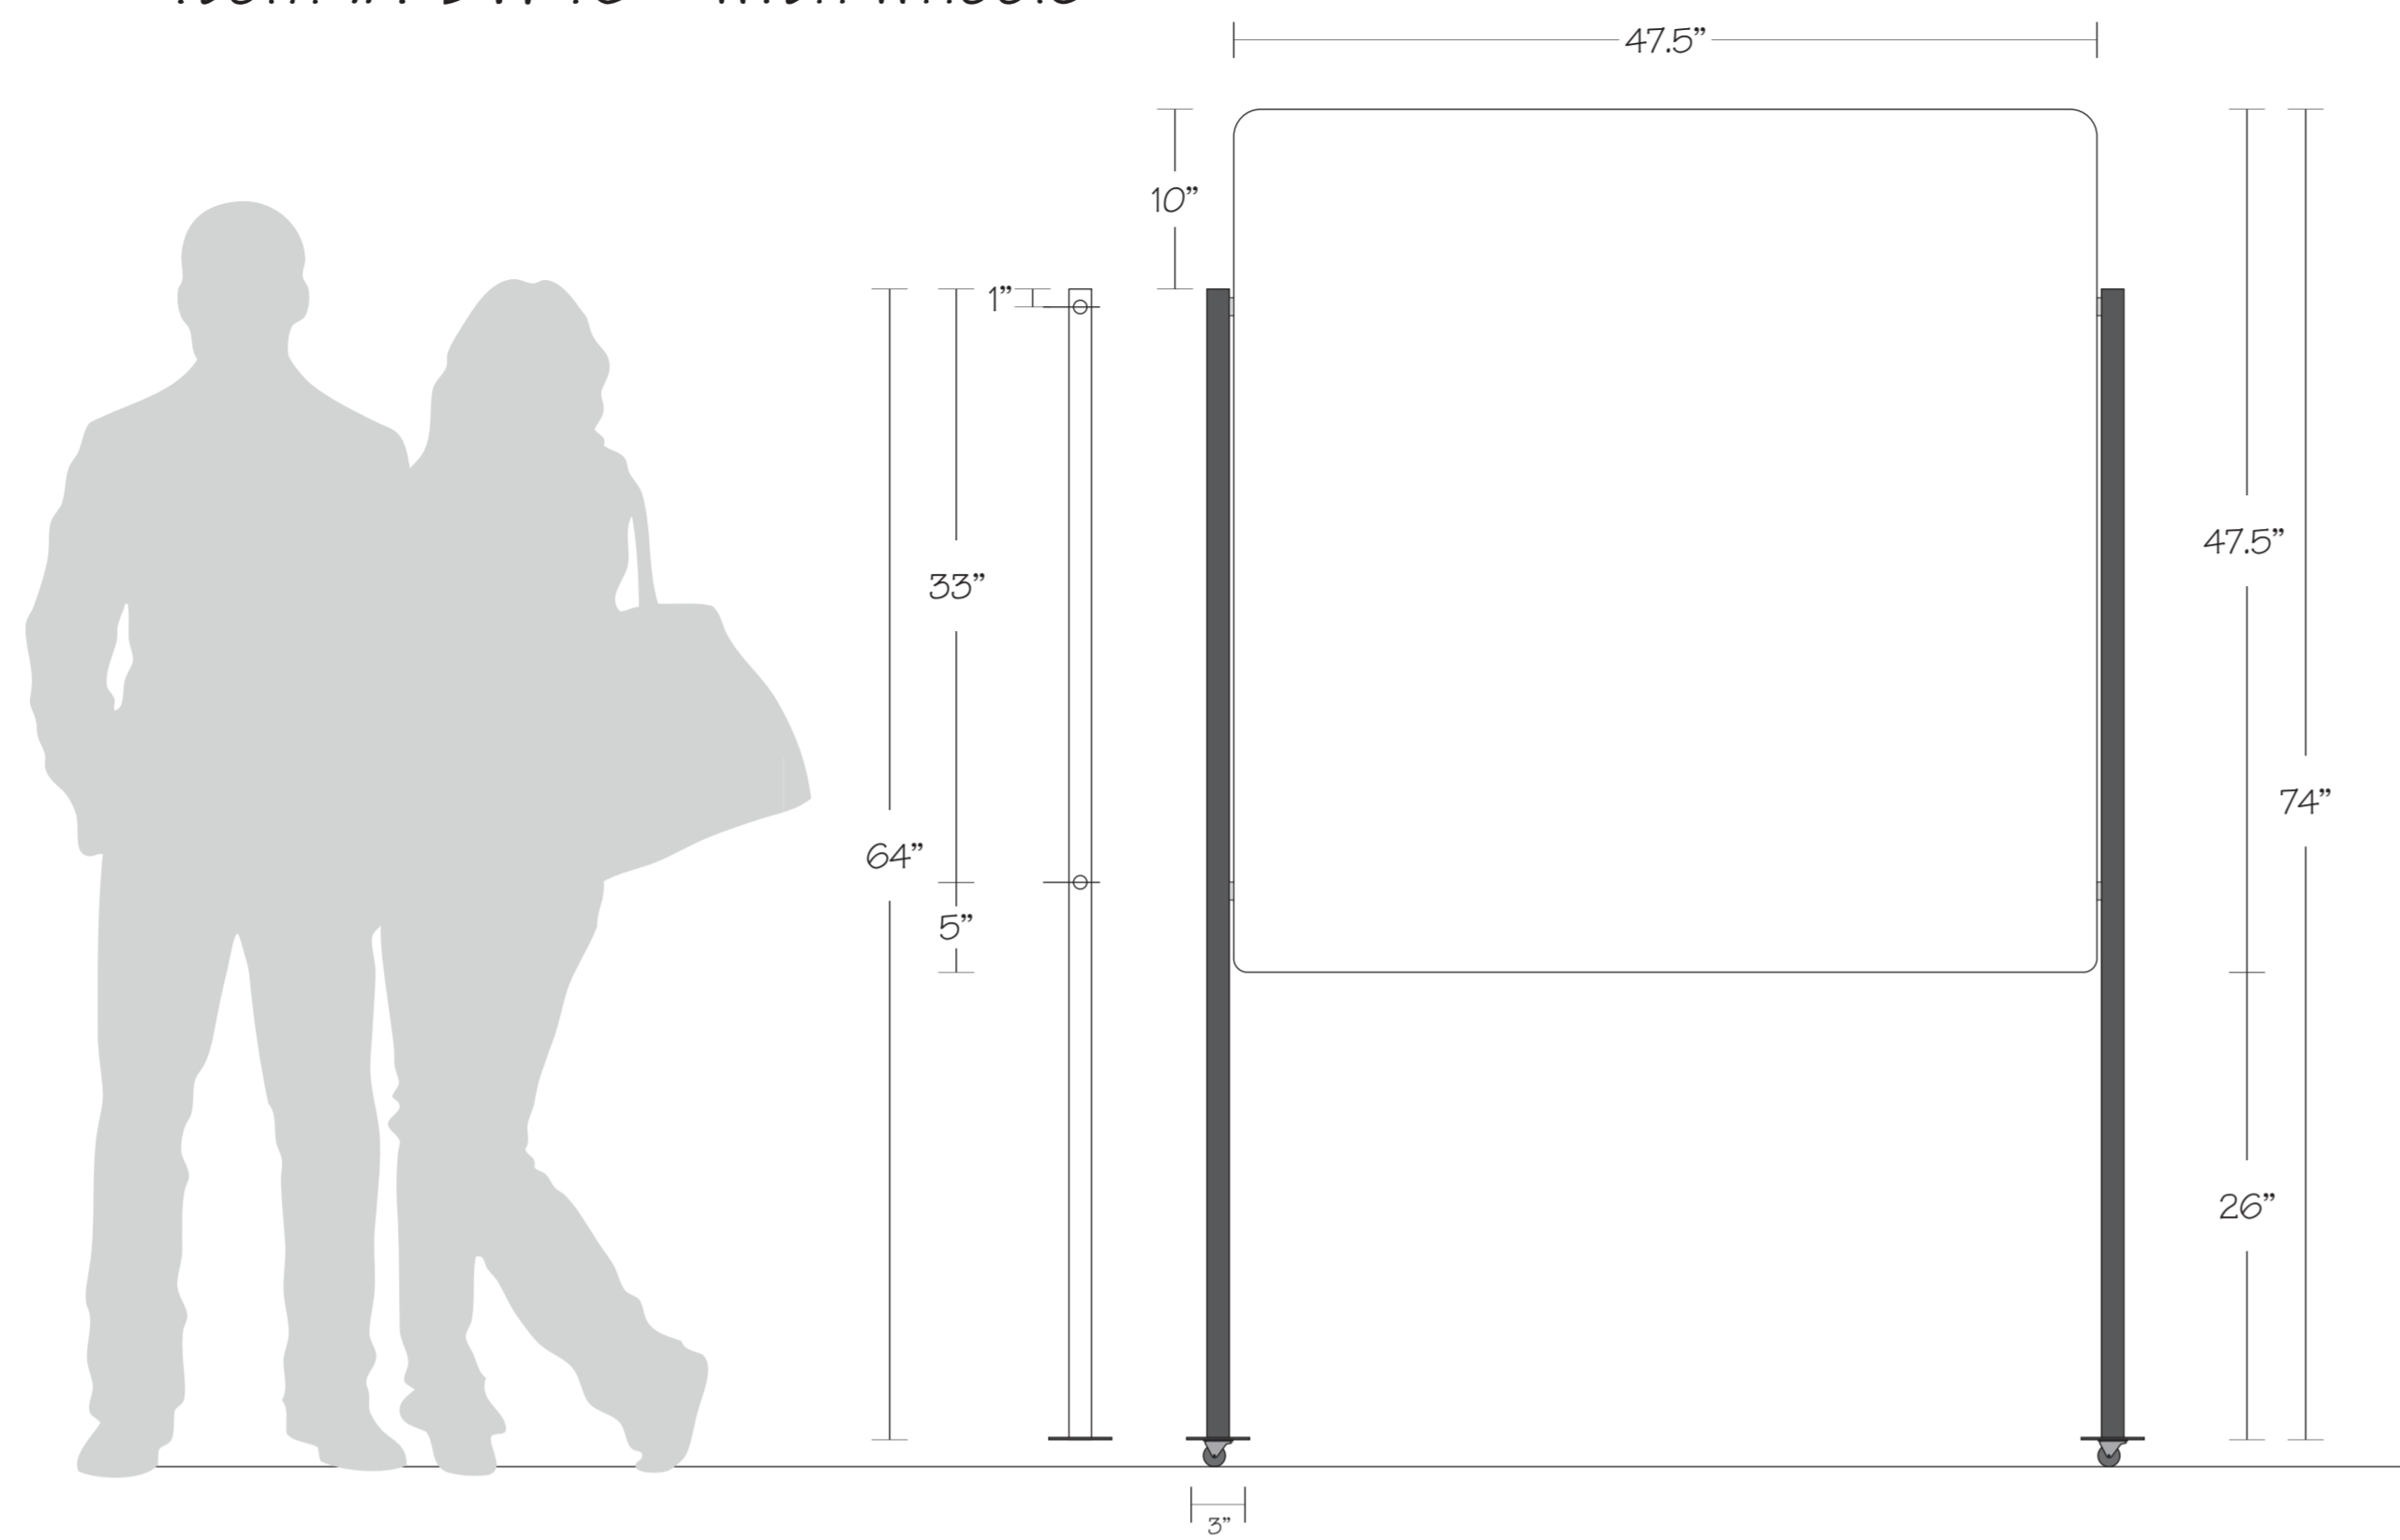

36" Floor Divider

Item #FD36 - no wheels

Item #FDW36 - with wheels

48" Floor Divider

Item #FD48 - no wheels

Item #FDW48 - with wheels

60" Floor Divider

Item #FD60 - no wheels

Item #FDW60 - with wheels

64" Floor Divider

Item #FD64 - no wheels

Item #FDW64 - with wheels

72" Floor Divider

Item #FD72 - no wheels

Item #FDW72 - with wheels

84" Floor Divider

Item #FD84 - no wheels

Item #FDW84 - with wheels